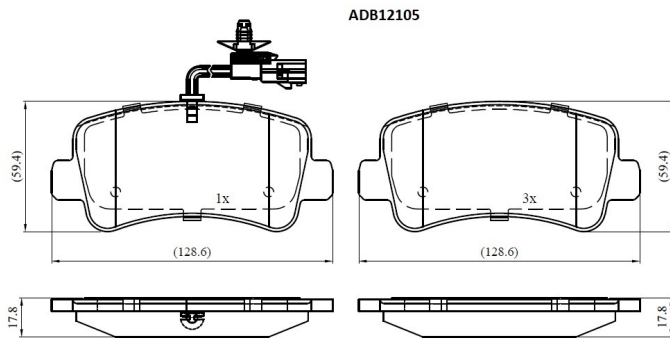

Make: RENAULT

Model: MASTER III Van

Part Number: ADB12105

Vehicle Manufacturing/Engine:

Specifications

Fitting Position	:	Rear
Model Date	:	02/10-
Or. Caliper	:	Brembo
WVA	:	25112, 25113
FMSI	:	

Length	:	128.5
Width	:	59.4
Thickness	:	17.8