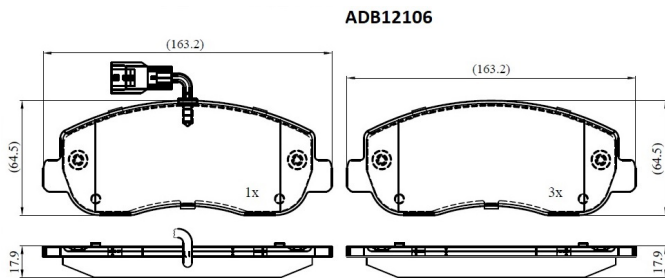

Make: RENAULT

Model: Master IV Flatbed / Chasis

Part Number: ADB12106

Vehicle Manufacturing/Engine:

Specifications

Fitting Position	:	Front
Model Date	:	02/10-
Or. Caliper	:	Brembo
WVA	:	25147, 25165
FMSI	:	
Length	:	163.4
Width	:	64.7

Thickness

:

17.9