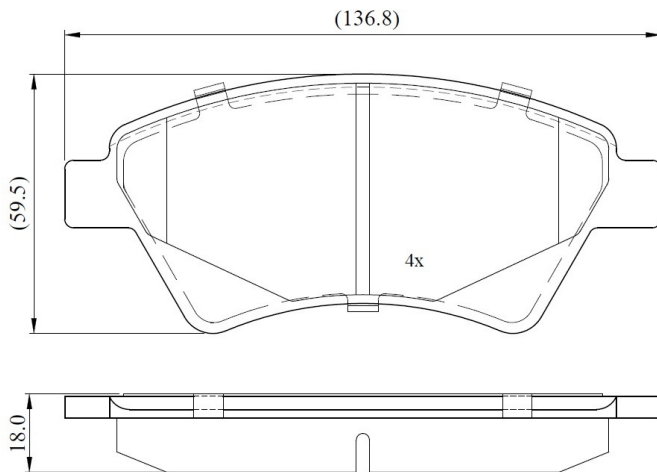

Make: RENAULT

Model: Megane (08/02->)

Part Number: ADB01160

Vehicle Manufacturing/Engine:

ADB01160

Specifications

Fitting Position	:	Front
Model Date	:	08/02->
Or. Caliper	:	Bosch

WVA	:	23930
FMSI	:	
Length	:	136.8
Width	:	59.5
Thickness	:	18