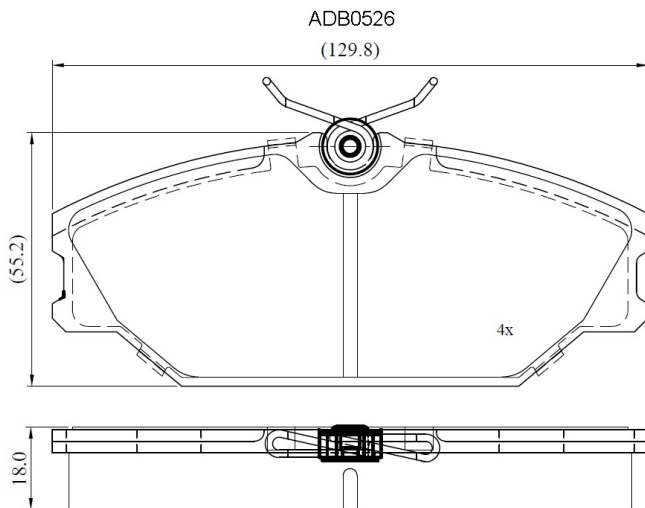

Make: RENAULT

Model: Megane (->11/00)

Part Number: ADB0526

Vehicle Manufacturing/Engine:

Specifications

Fitting Position	:	Front
Model Date	:	04/99-11/00
Or. Caliper	:	Lucas

WVA	:	23172
FMSI	:	
Length	:	129.8
Width	:	55.2
Thickness	:	18