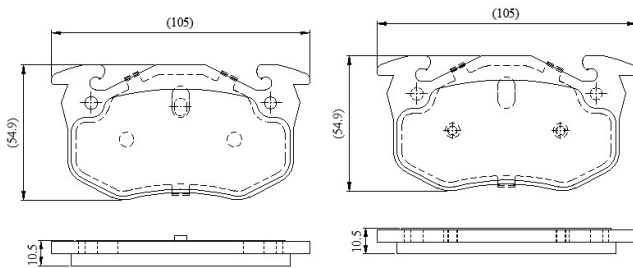

Make: RENAULT

Model: Megane (->11/00)

Part Number: ADB01080

Vehicle Manufacturing/Engine:

ADB01080

Specifications

Fitting Position	:	Rear
Model Date	:	01/96-11/00
Or. Caliper	:	Bendix
WVA	:	20315/20974
FMSI	:	
Length	:	105

Width	:	54.6
Thickness	:	10.5