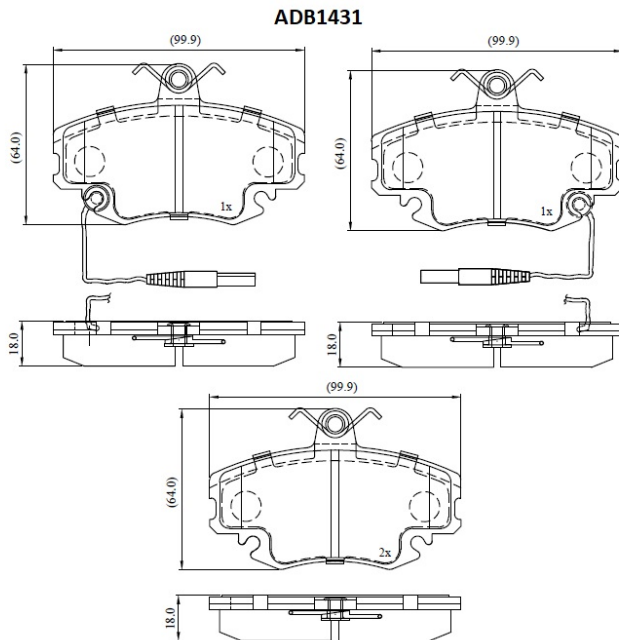

Make: RENAULT

Model: Megane (->11/00)

Part Number: ADB1431

Vehicle Manufacturing/Engine:

Specifications

Fitting Position

:

Front

Model Date	:	01/96-11/00
Or. Caliper	:	Lucas
WVA	:	21463
FMSI	:	
Length	:	99.9
Width	:	64
Thickness	:	18