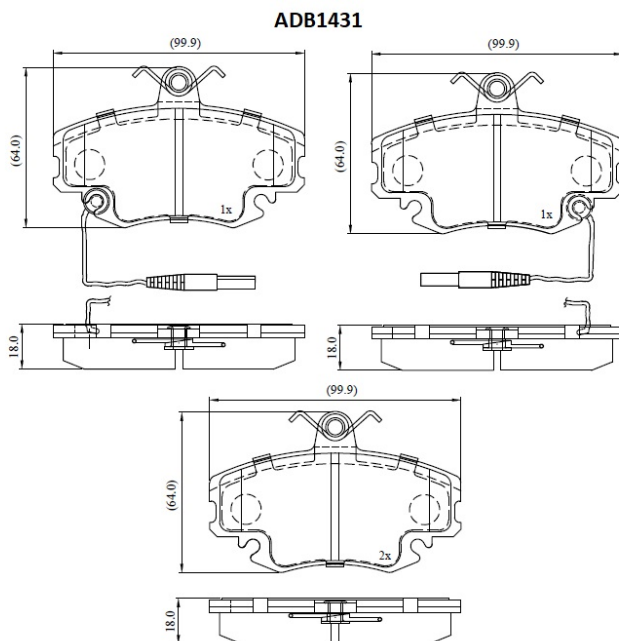

Make: RENAULT

Model: Megane (->11/00)

Part Number: ADB1431

Vehicle Manufacturing/Engine:

Specifications

Fitting Position

:

Front

Model Date	:	01/96-11/00
Or. Caliper	:	Lucas
WVA	:	21463
FMSI	:	
Length	:	99.9
Width	:	64
Thickness	:	18