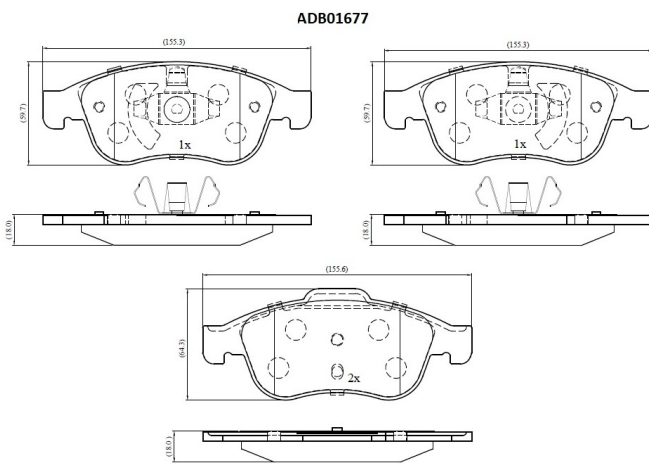

Make: RENAULT

Model: Megane Coupe

Part Number: ADB01677

Vehicle Manufacturing/Engine:

Specifications

Fitting Position	:	Front
Model Date	:	04/09->
Or. Caliper	:	Ate/Teves
WVA	:	24914

FMSI	:	
Length	:	155.6/155.3
Width	:	64.5/59.5
Thickness	:	18