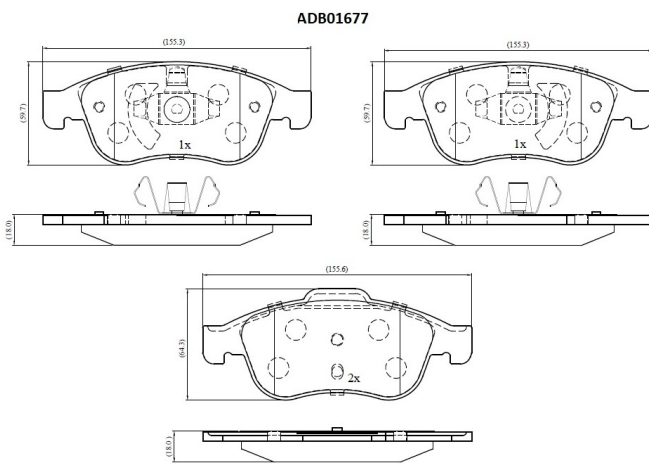

Make: RENAULT

Model: Megane Hatchback

Part Number: ADB01677

Vehicle Manufacturing/Engine:

Specifications

Fitting Position	:	Front
Model Date	:	04/09->
Or. Caliper	:	Ate/Teves
WVA	:	24914

FMSI	:	
Length	:	155.6/155.3
Width	:	64.5/59.5
Thickness	:	18