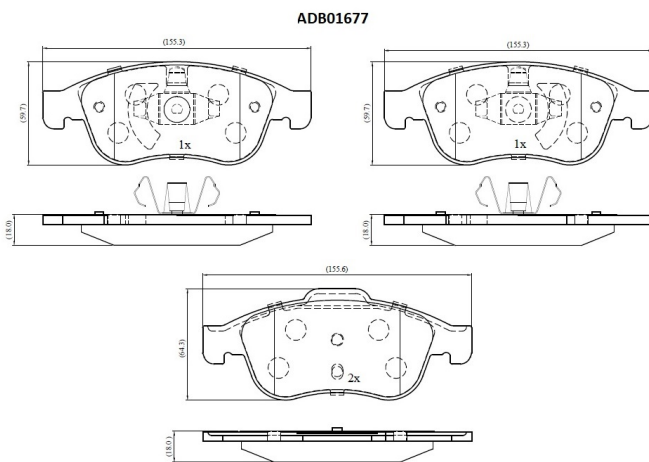

Make: RENAULT

Model: Megane Hatchback

Part Number: ADB01677

Vehicle Manufacturing/Engine:

Specifications

Fitting Position	:	Front
Model Date	:	11/08->
Or. Caliper	:	Ate/Teves
WVA	:	24914

FMSI	:	
Length	:	155.6/155.3
Width	:	64.5/59.5
Thickness	:	18