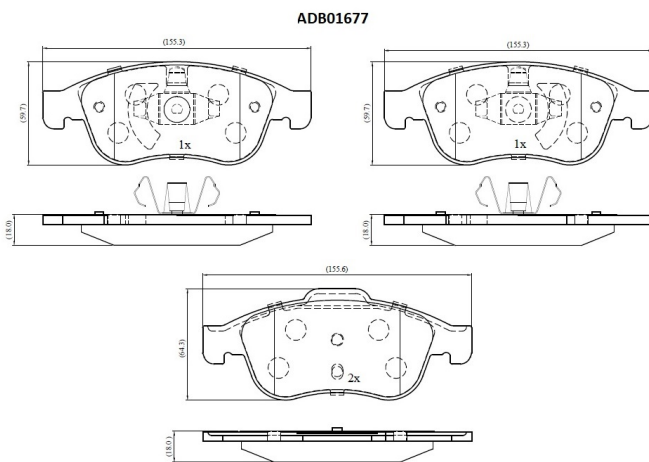

Make: RENAULT

Model: Megane Hatchback

Part Number: ADB01677

Vehicle Manufacturing/Engine:

Specifications

Fitting Position	:	Front
Model Date	:	02/09->
Or. Caliper	:	Ate/Teves
WVA	:	24914

FMSI	:	
Length	:	155.6/155.3
Width	:	64.5/59.5
Thickness	:	18