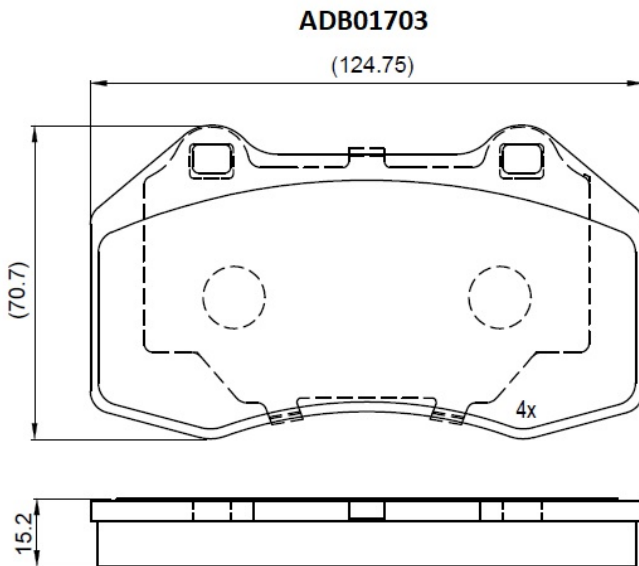

Make: RENAULT

Model: Megane II

Part Number: ADB01703

Vehicle Manufacturing/Engine:

Specifications

Fitting Position	:	Front
Model Date	:	05/04->

Or. Caliper	:	Brembo
WVA	:	24162
FMSI	:	
Length	:	124.8
Width	:	70.7
Thickness	:	15.2