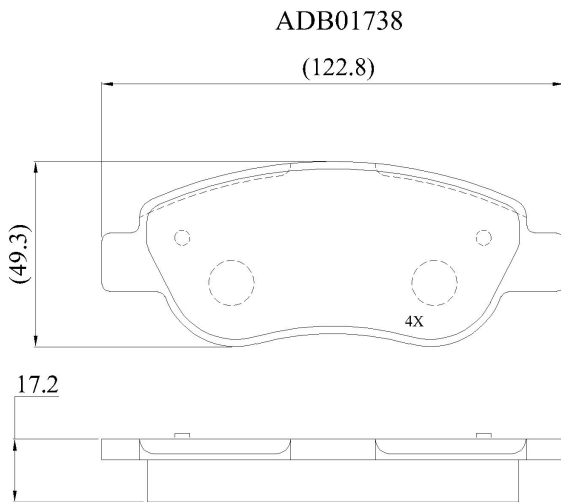

Make: RENAULT

Model: Megane II

Part Number: ADB01738

Vehicle Manufacturing/Engine:

Specifications

Fitting Position	:	Front
Model Date	:	10/03->
Or. Caliper	:	Bosch

WVA	:	24393
FMSI	:	
Length	:	122.8
Width	:	49.3
Thickness	:	17.2