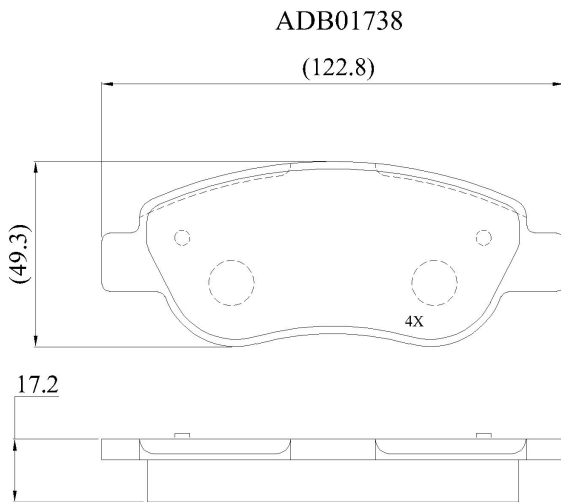

Make: RENAULT

Model: Megane II

Part Number: ADB01738

Vehicle Manufacturing/Engine:

Specifications

Fitting Position	:	Front
Model Date	:	08/03->
Or. Caliper	:	Bosch

WVA	:	24393
FMSI	:	
Length	:	122.8
Width	:	49.3
Thickness	:	17.2