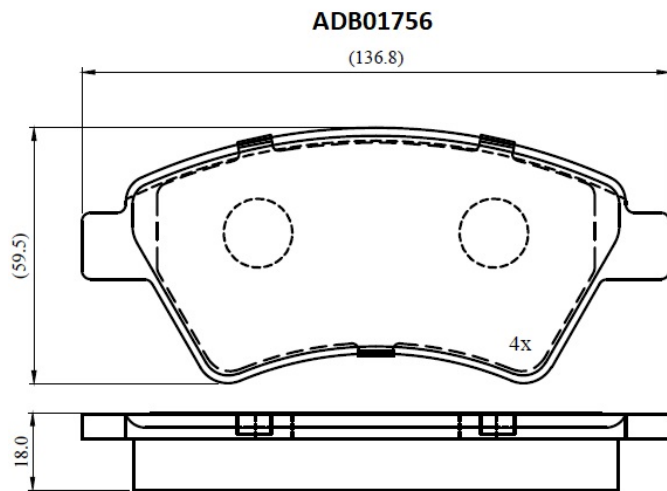

Make: RENAULT

Model: Megane II

Part Number: ADB01756

Vehicle Manufacturing/Engine:

Specifications

Fitting Position	:	Front
Model Date	:	05/05->
Or. Caliper	:	Bosch

WVA	:	23930
FMSI	:	
Length	:	136.8
Width	:	59.5
Thickness	:	18