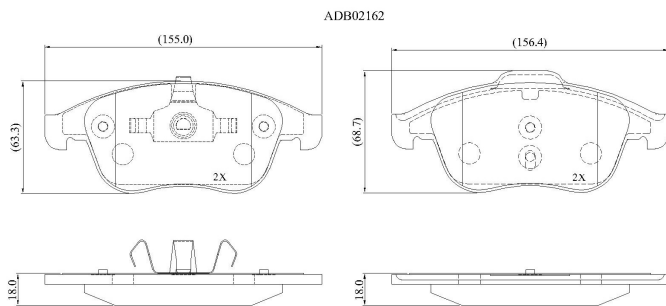

Make: RENAULT

Model: MEGANE III Grandtour

Part Number: ADB02162

Vehicle Manufacturing/Engine:

Specifications

Fitting Position	:	Front
Model Date	:	11/08-
Or. Caliper	:	ATE
WVA	:	24710, 24826
FMSI	:	
Length	:	155.1

Width	:	63.0/68.3
Thickness	:	18