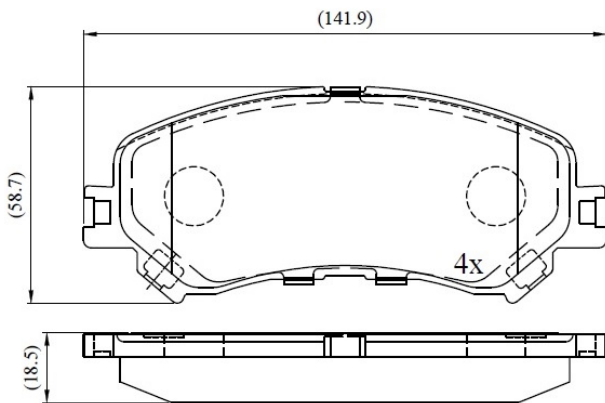

Make: RENAULT

Model: MEGANE IV Grand Coupe

Part Number: ADB02423

Vehicle Manufacturing/Engine:

ADB02423

Specifications

Fitting Position	:	Front
Model Date	:	2016-
Or. Caliper	:	
WVA	:	22347

FMSI	:	
Length	:	142.2
Width	:	58.6
Thickness	:	18.5