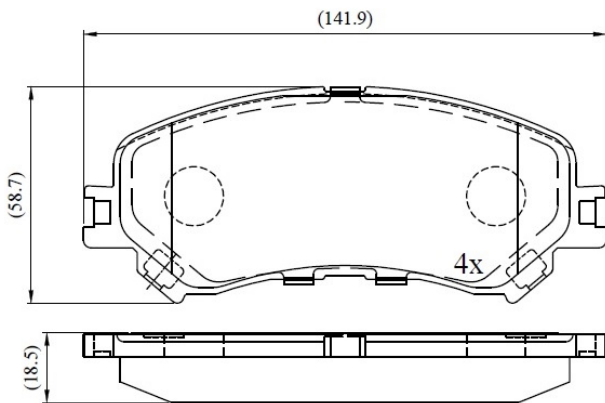

Make: RENAULT

Model: MEGANE IV Hatchback

Part Number: ADB02423

Vehicle Manufacturing/Engine:

ADB02423

Specifications

Fitting Position	:	Front
Model Date	:	2018-
Or. Caliper	:	
WVA	:	22347

FMSI	:	
Length	:	142.2
Width	:	58.6
Thickness	:	18.5