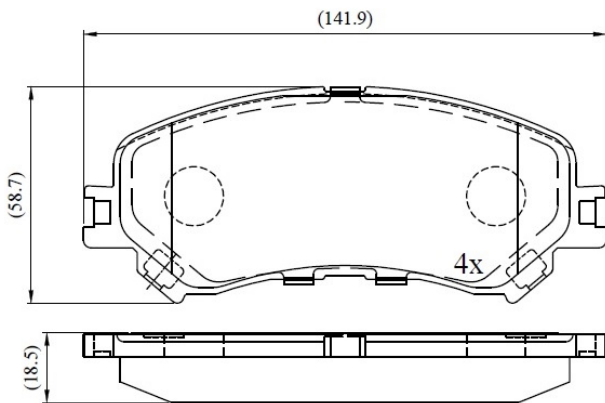

Make: RENAULT

Model: MEGANE IV Hatchback

Part Number: ADB02423

Vehicle Manufacturing/Engine:

ADB02423

Specifications

Fitting Position	:	Front
Model Date	:	2015-
Or. Caliper	:	
WVA	:	22347

FMSI	:	
Length	:	142.2
Width	:	58.6
Thickness	:	18.5