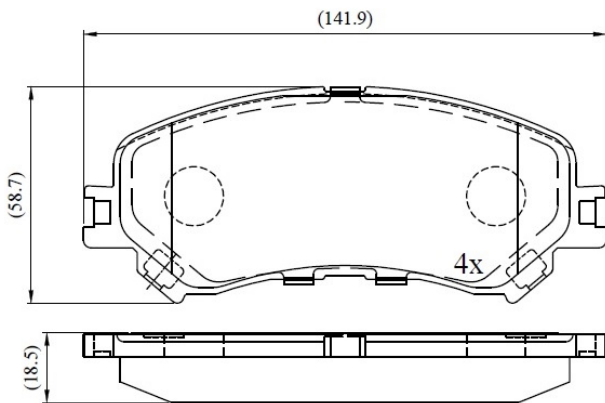

Make: RENAULT

Model: MEGANE IV Hatchback

Part Number: ADB02423

Vehicle Manufacturing/Engine:

ADB02423

Specifications

Fitting Position	:	Front
Model Date	:	2017-
Or. Caliper	:	
WVA	:	22347

FMSI	:	
Length	:	142.2
Width	:	58.6
Thickness	:	18.5