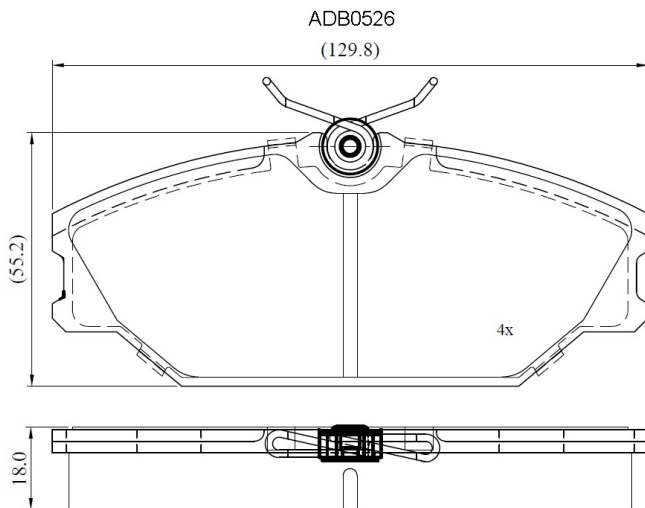

Make: RENAULT

Model: Megane Scenic

Part Number: ADB0526

Vehicle Manufacturing/Engine:

Specifications

Fitting Position	:	Front
Model Date	:	01/96-09/98
Or. Caliper	:	Lucas

WVA	:	23172
FMSI	:	
Length	:	129.8
Width	:	55.2
Thickness	:	18