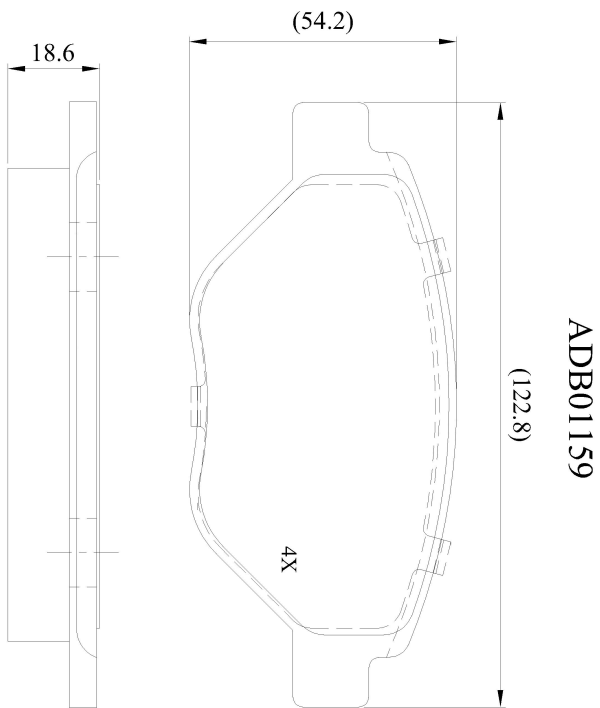

Make: RENAULT

Model: Megane

Part Number: ADB01159

Vehicle Manufacturing/Engine:

Specifications

Fitting Position	:	Front
Model Date	:	02/02->
Or. Caliper	:	Bosch
WVA	:	23934
FMSI	:	
Length	:	123
Width	:	54.2
Thickness	:	18