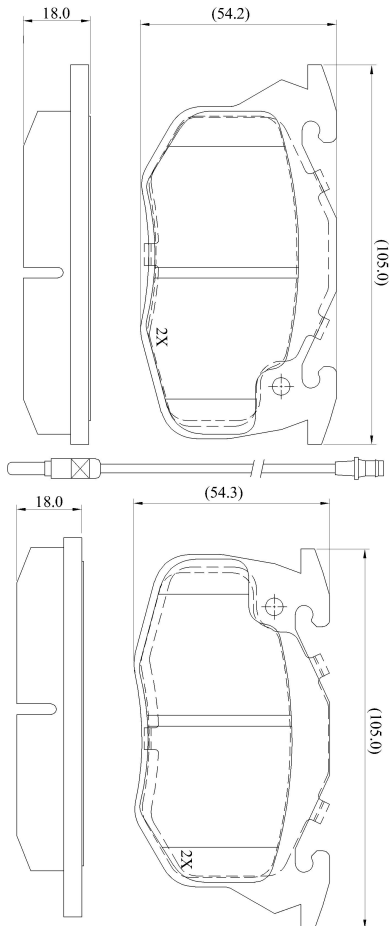

Make: RENAULT

Model: R11

Part Number: ADB2258

Vehicle Manufacturing/Engine:

ADB2258

Specifications

Fitting Position	:	Front
Model Date	:	01/83-01/89
Or. Caliper	:	Bendix
WVA	:	20905
FMSI	:	
Length	:	105
Width	:	53.3
Thickness	:	18