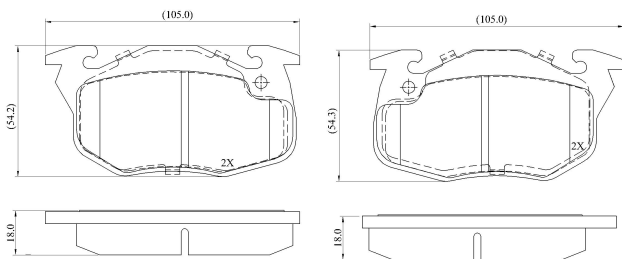

Make: RENAULT

Model: R18

Part Number: ADB0258

Vehicle Manufacturing/Engine:

ADB0258

Specifications

Fitting Position	:	Front
Model Date	:	01/80-01/86
Or. Caliper	:	Bendix
WVA	:	20905
FMSI	:	
Length	:	105
Width	:	54.25
Thickness	:	18