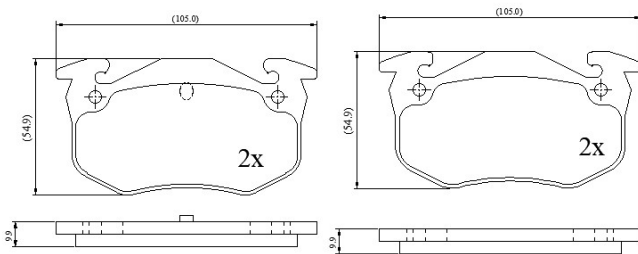

Make: RENAULT

Model: R19

Part Number: ADB0522

Vehicle Manufacturing/Engine:

ADB0522

Specifications

Fitting Position	:	Rear
Model Date	:	01/89-07/91
Or. Caliper	:	Bendix
WVA	:	2,06,35,20,973
FMSI	:	
Length	:	105

Width	:	54.86
Thickness	:	10.5