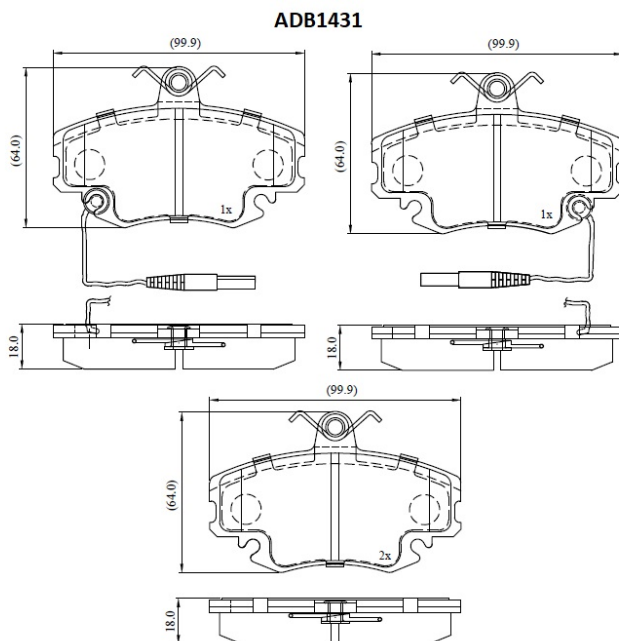

Make: RENAULT

Model: R19

Part Number: ADB1431

Vehicle Manufacturing/Engine:

Specifications

Fitting Position

:

Front

| | | |
|--------------------|---|-------------|
| Model Date | : | 01/89-09/96 |
| Or. Caliper | : | Lucas |
| WVA | : | 21463 |
| FMSI | : | |
| Length | : | 99.9 |
| Width | : | 64 |
| Thickness | : | 18 |