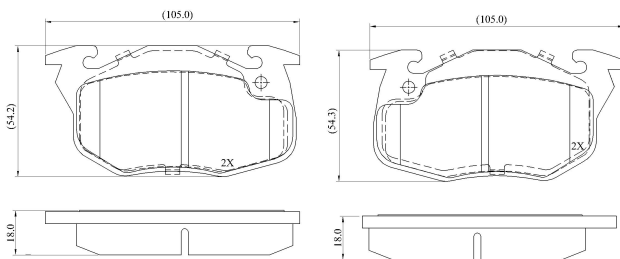

Make: RENAULT

Model: R21

Part Number: ADB0258

Vehicle Manufacturing/Engine:

ADB0258

Specifications

Fitting Position	:	Front
Model Date	:	01/86-01/96
Or. Caliper	:	Bendix
WVA	:	20905
FMSI	:	
Length	:	105
Width	:	54.25
Thickness	:	18