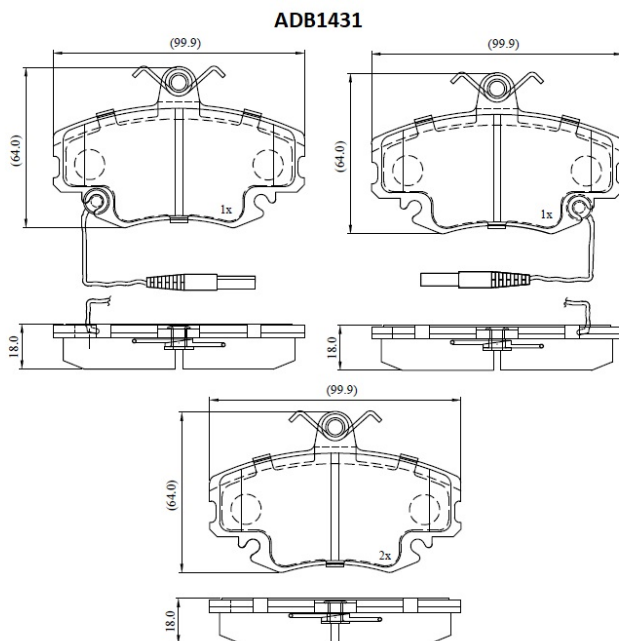

Make: RENAULT

Model: R21

Part Number: ADB1431

Vehicle Manufacturing/Engine:

Specifications

Fitting Position

:

Front

Model Date	:	01/92-01/96
Or. Caliper	:	Lucas
WVA	:	21463
FMSI	:	
Length	:	99.9
Width	:	64
Thickness	:	18