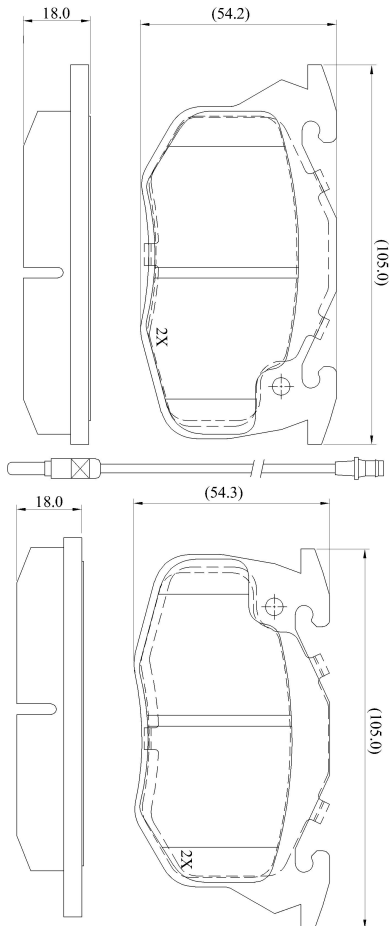

Make: RENAULT

Model: R21

Part Number: ADB2258

Vehicle Manufacturing/Engine:

ADB2258

Specifications

Fitting Position	:	Front
Model Date	:	01/86-01/96
Or. Caliper	:	Bendix
WVA	:	20905
FMSI	:	
Length	:	105
Width	:	53.3
Thickness	:	18