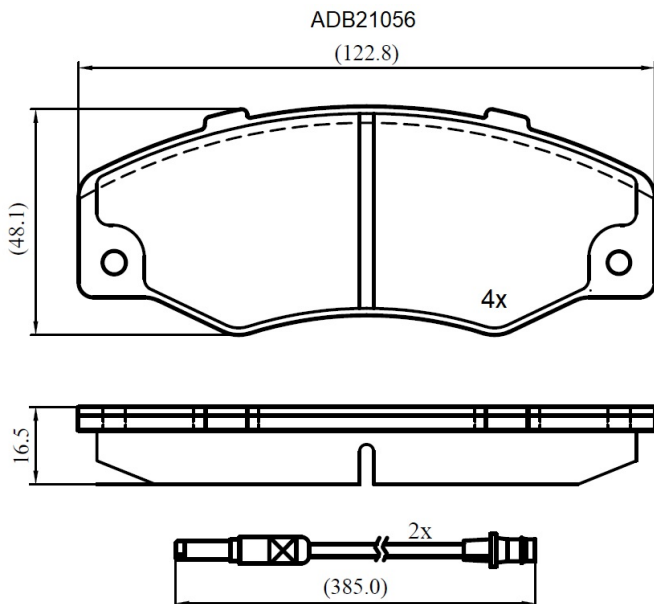

Make: RENAULT

Model: R21

Part Number: ADB21056

Vehicle Manufacturing/Engine:

Specifications

| | | |
|-------------------------|---|-------------|
| Fitting Position | : | Front |
| Model Date | : | 01/86-01/96 |

| | | |
|--------------------|---|--------|
| Or. Caliper | : | Bendix |
| WVA | : | 21016 |
| FMSI | : | |
| Length | : | 122.8 |
| Width | : | 48.1 |
| Thickness | : | 16.5 |