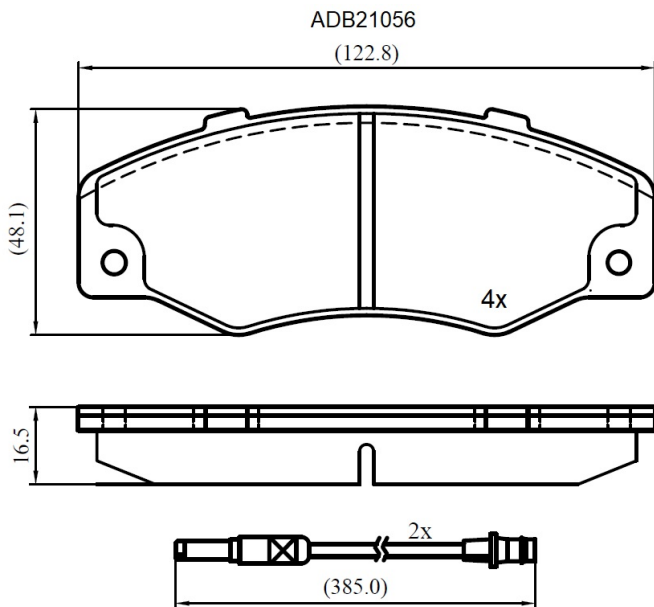

Make: RENAULT

Model: R21

Part Number: ADB21056

Vehicle Manufacturing/Engine:

Specifications

Fitting Position	:	Front
Model Date	:	01/89-01/96

Or. Caliper	:	Bendix
WVA	:	21016
FMSI	:	
Length	:	122.8
Width	:	48.1
Thickness	:	16.5