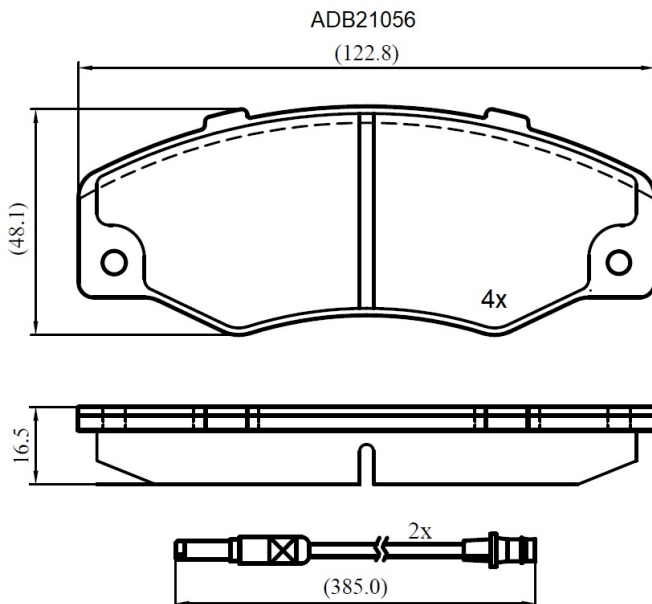

Make: RENAULT

Model: R21

Part Number: ADB21056

Vehicle Manufacturing/Engine:

Specifications

Fitting Position	:	Front
Model Date	:	01/86-01/96

Or. Caliper	:	Bendix
WVA	:	21016
FMSI	:	
Length	:	122.8
Width	:	48.1
Thickness	:	16.5