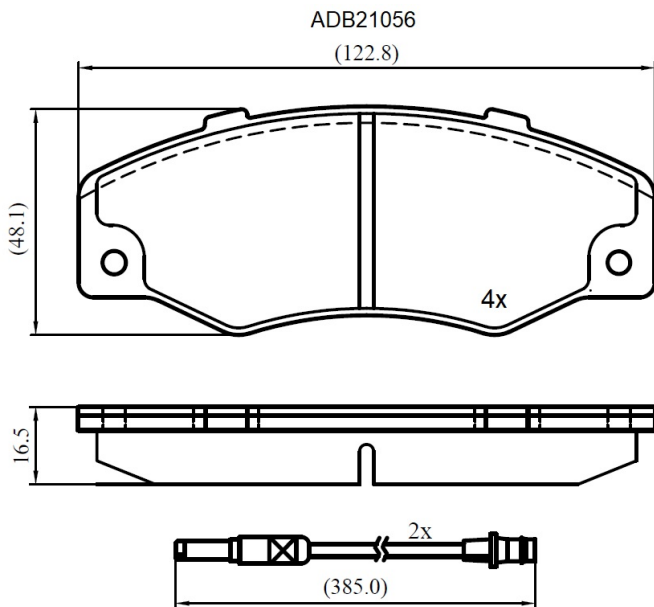

Make: RENAULT

Model: R21

Part Number: ADB21056

Vehicle Manufacturing/Engine:

Specifications

Fitting Position	:	Front
Model Date	:	01/87-01/96

Or. Caliper	:	Bendix
WVA	:	21016
FMSI	:	
Length	:	122.8
Width	:	48.1
Thickness	:	16.5