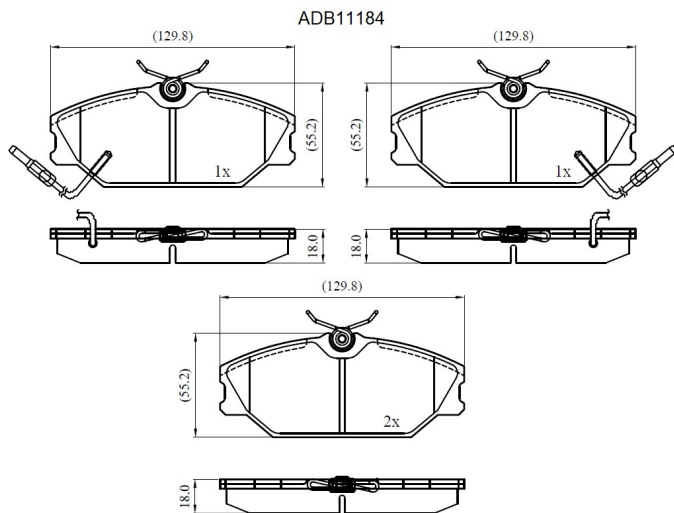

Make: RENAULT

Model: R25

Part Number: ADB11184

Vehicle Manufacturing/Engine:

Specifications

Fitting Position	:	Front
Model Date	:	01/84-01/93
Or. Caliper	:	

WVA	:	20916
FMSI	:	
Length	:	129.8
Width	:	55.2
Thickness	:	18.5