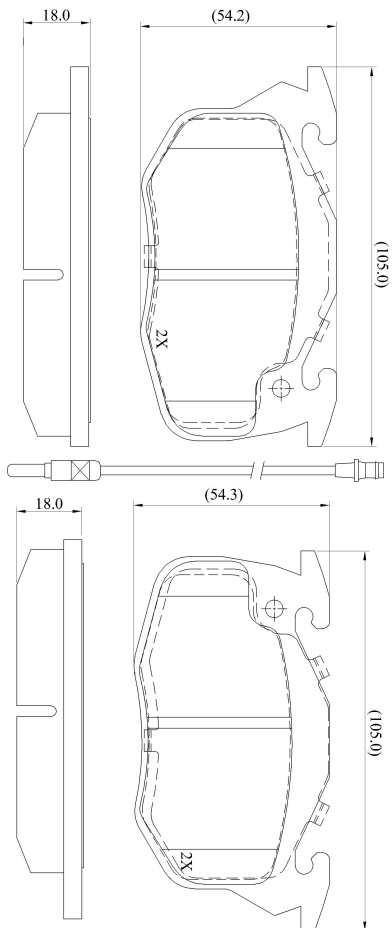

Make: RENAULT

Model: R30

Part Number: ADB2258

Vehicle Manufacturing/Engine:

ADB2258

Specifications

Fitting Position	:	Front
Model Date	:	01/81-01/84
Or. Caliper	:	Bendix
WVA	:	20905
FMSI	:	
Length	:	105
Width	:	53.3
Thickness	:	18