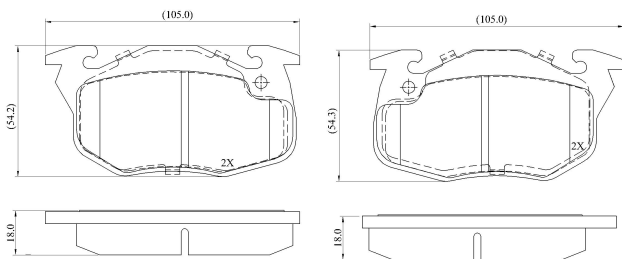

Make: RENAULT

Model: R5 Super 5

Part Number: ADB0258

Vehicle Manufacturing/Engine:

ADB0258

Specifications

Fitting Position	:	Front
Model Date	:	01/85-01/96
Or. Caliper	:	Bendix
WVA	:	20905
FMSI	:	
Length	:	105
Width	:	54.25
Thickness	:	18