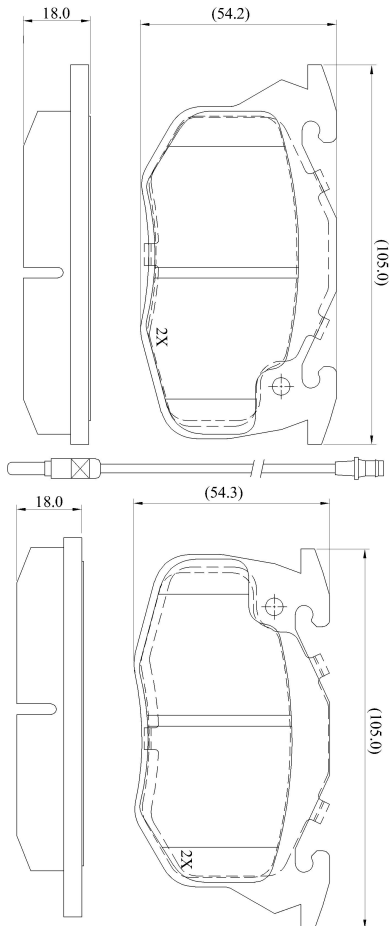

Make: RENAULT

Model: R5 Super 5

Part Number: ADB2258

Vehicle Manufacturing/Engine:

ADB2258

Specifications

Fitting Position	:	Front
Model Date	:	01/85-01/96
Or. Caliper	:	Bendix
WVA	:	20905
FMSI	:	
Length	:	105
Width	:	53.3
Thickness	:	18