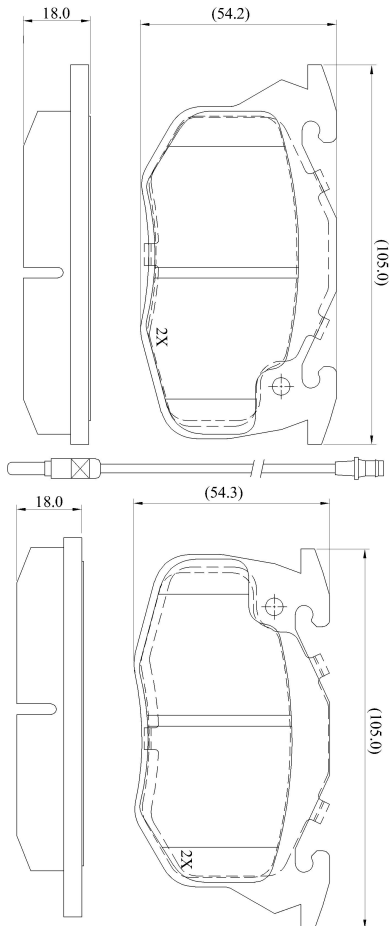

Make: RENAULT

Model: R5 Super 5

Part Number: ADB2258

Vehicle Manufacturing/Engine:

ADB2258

Specifications

Fitting Position	:	Front
Model Date	:	01/86-01/90
Or. Caliper	:	Bendix
WVA	:	20905
FMSI	:	
Length	:	105
Width	:	53.3
Thickness	:	18