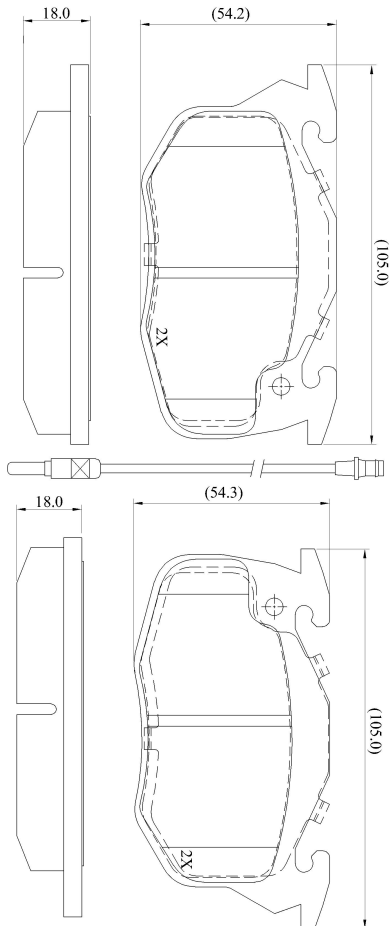

Make: RENAULT

Model: R5 Super 5

Part Number: ADB2258

Vehicle Manufacturing/Engine:

ADB2258

Specifications

Fitting Position	:	Front
Model Date	:	01/86-01/91
Or. Caliper	:	Bendix
WVA	:	20905
FMSI	:	
Length	:	105
Width	:	53.3
Thickness	:	18