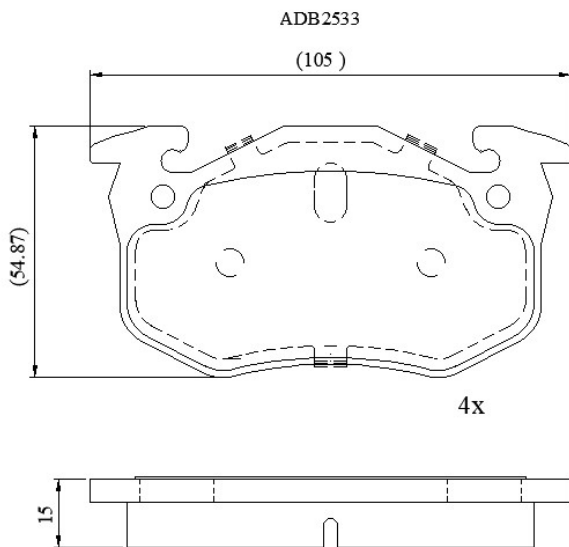

Make: RENAULT

Model: R5 Super 5

Part Number: ADB2533

Vehicle Manufacturing/Engine:

Specifications

Fitting Position	:	Front
Model Date	:	03/85-01/92

Or. Caliper	:	Bendix
WVA	:	21096
FMSI	:	
Length	:	105
Width	:	54.86
Thickness	:	15