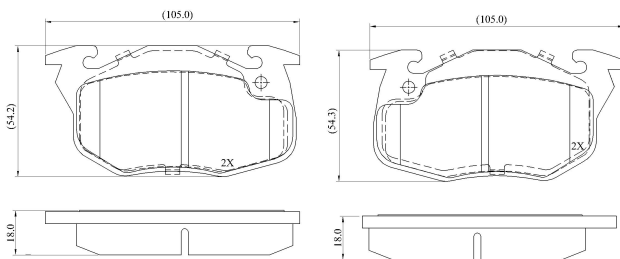

Make: RENAULT

Model: R9

Part Number: ADB0258

Vehicle Manufacturing/Engine:

ADB0258

Specifications

Fitting Position	:	Front
Model Date	:	01/84-01/88
Or. Caliper	:	Bendix
WVA	:	20905
FMSI	:	
Length	:	105
Width	:	54.25
Thickness	:	18