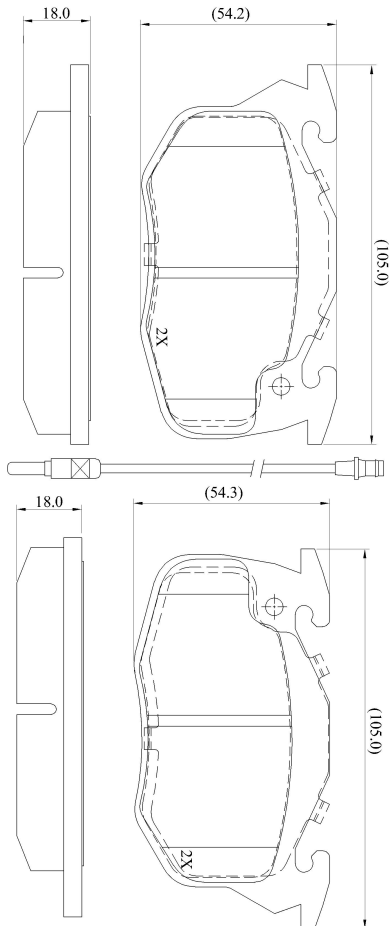

Make: RENAULT

Model: R9

Part Number: ADB2258

Vehicle Manufacturing/Engine:

ADB2258

Specifications

Fitting Position	:	Front
Model Date	:	01/81-01/88
Or. Caliper	:	Bendix
WVA	:	20905
FMSI	:	
Length	:	105
Width	:	53.3
Thickness	:	18