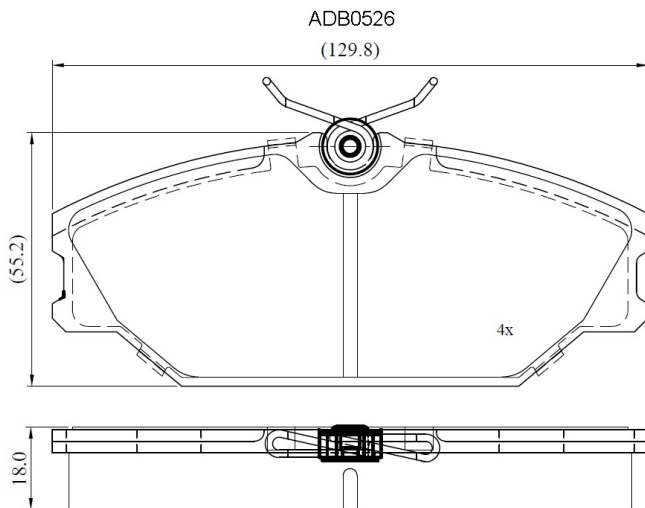

Make: RENAULT

Model: Safrane (-> 10/96)

Part Number: ADB0526

Vehicle Manufacturing/Engine:

Specifications

Fitting Position	:	Front
Model Date	:	01/92-10/96
Or. Caliper	:	Lucas

WVA	:	23172
FMSI	:	
Length	:	129.8
Width	:	55.2
Thickness	:	18