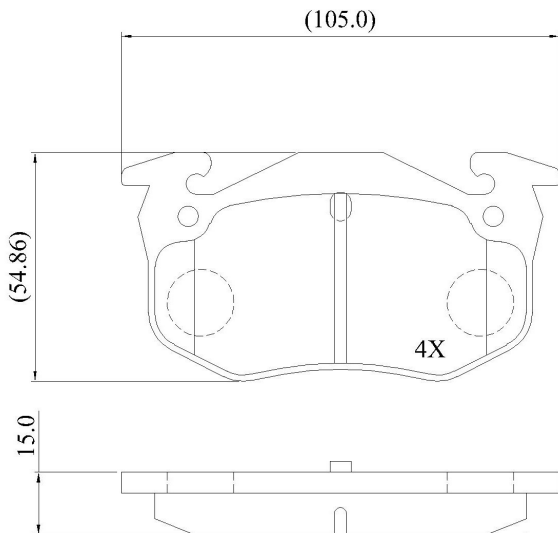

Make: RENAULT

Model: Safrane (-> 10/96)

Part Number: ADB01166

Vehicle Manufacturing/Engine:

ADB01166

Specifications

Fitting Position

:

Rear

Model Date	:	01/92->10/96
Or. Caliper	:	Bendix
WVA	:	20315
FMSI	:	
Length	:	105
Width	:	54.9
Thickness	:	15