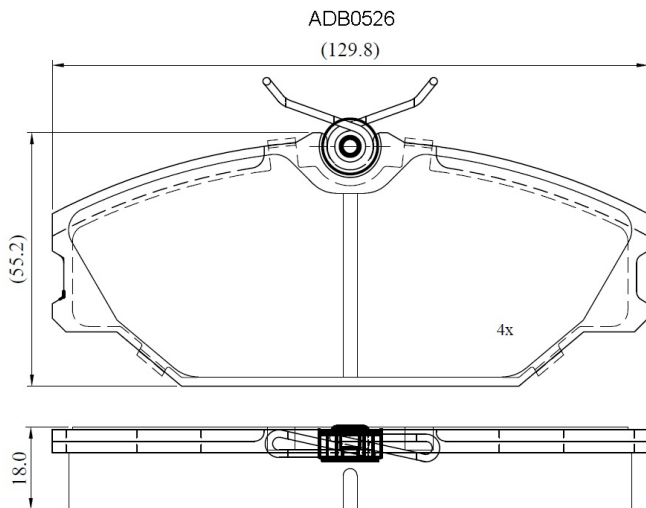

Make: RENAULT

Model: Scenic(->04/01)

Part Number: ADB0526

Vehicle Manufacturing/Engine:

Specifications

Fitting Position	:	Front
Model Date	:	09/99-04/01
Or. Caliper	:	Lucas

WVA	:	23172
FMSI	:	
Length	:	129.8
Width	:	55.2
Thickness	:	18