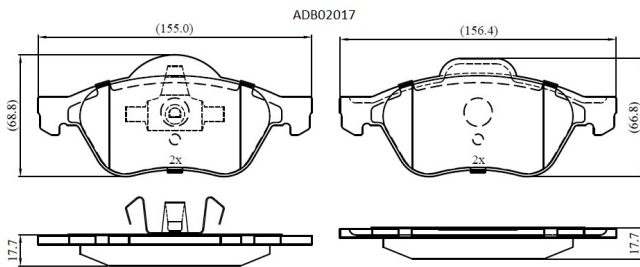

Make: RENAULT

Model: Scenic II

Part Number: ADB02017

Vehicle Manufacturing/Engine:

Specifications

Fitting Position	:	Front
Model Date	:	06/03->
Or. Caliper	:	Ate
WVA	:	2,32,15,24,535
FMSI	:	
Length	:	155/156.4
Width	:	68.3/66.8

Thickness : 17.7