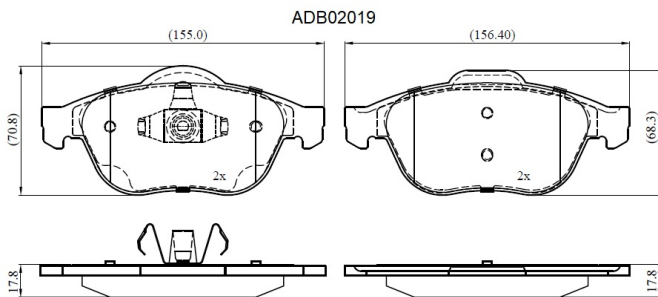

Make: RENAULT

Model: Scenic II

Part Number: ADB02019

Vehicle Manufacturing/Engine:

Specifications

Fitting Position	:	Front
Model Date	:	06/03->
Or. Caliper	:	Ate
WVA	:	2,32,45,24,536
FMSI	:	
Length	:	156.4/155.0

Width	:	68.3/70.8
Thickness	:	17.8