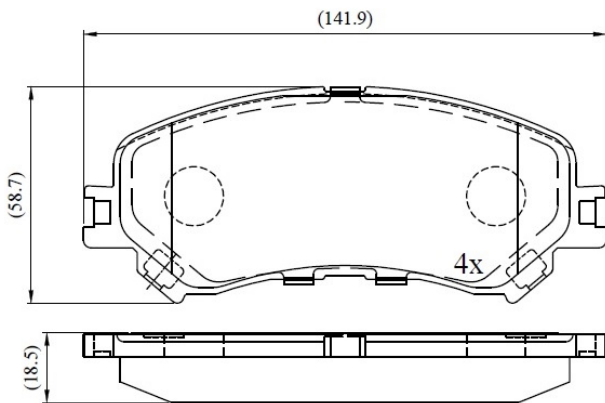

Make: RENAULT

Model: TALISMAN Grandtour

Part Number: ADB02423

Vehicle Manufacturing/Engine:

ADB02423

Specifications

Fitting Position	:	Front
Model Date	:	2016-
Or. Caliper	:	
WVA	:	22347

FMSI	:	
Length	:	142.2
Width	:	58.6
Thickness	:	18.5