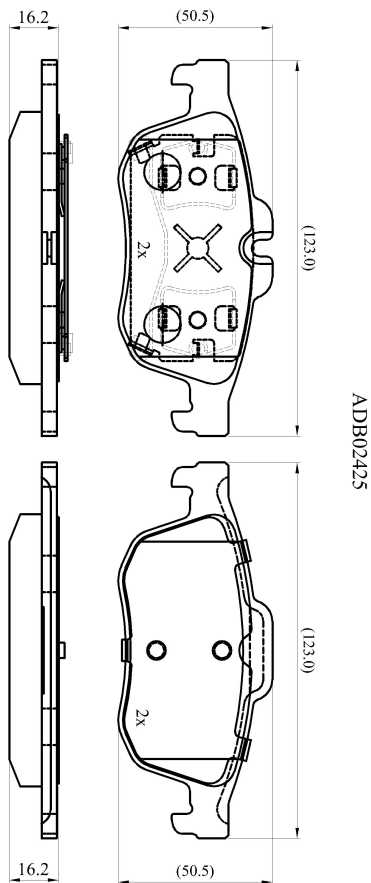

Make: RENAULT

Model: TALISMAN Grandtour

Part Number: ADB02425

Vehicle Manufacturing/Engine:

Specifications

| | | |
|-------------------------|---|----------------|
| Fitting Position | : | Rear |
| Model Date | : | 2016- |
| Or. Caliper | : | |
| WVA | : | 2,52,65,25,266 |
| FMSI | : | |
| Length | : | 122.9 |
| Width | : | 50.5 |
| Thickness | : | 16.2 |