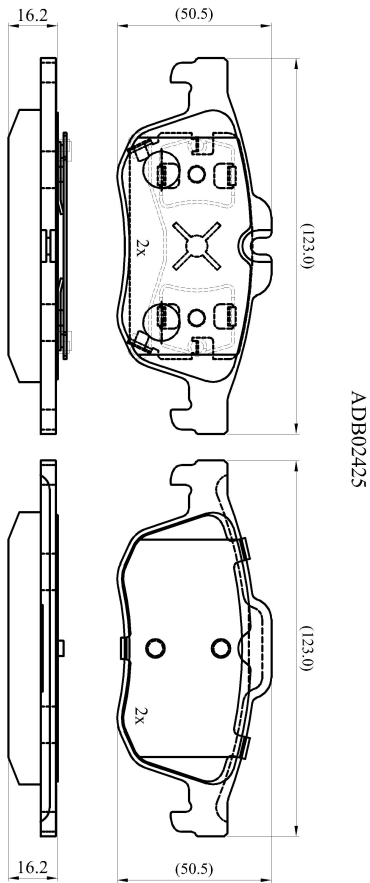

Make: RENAULT

Model: TALISMAN

Part Number: ADB02425

Vehicle Manufacturing/Engine:

Specifications

Fitting Position	:	Rear
Model Date	:	2015-
Or. Caliper	:	
WVA	:	2,52,65,25,266
FMSI	:	
Length	:	122.9
Width	:	50.5
Thickness	:	16.2